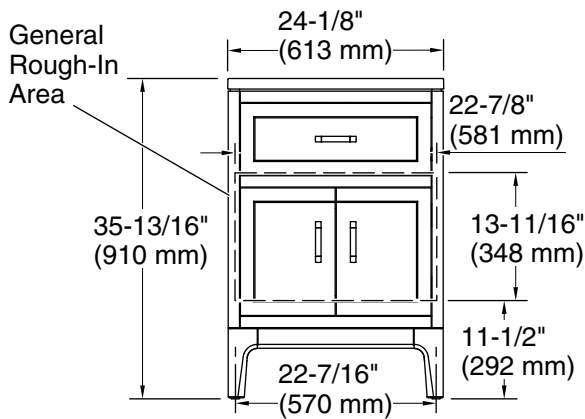

## Features

- One full-extension 12-3/4" (325 mm) drawer with soft-close side-mount slides
- Three-way adjustable slow-close door hinges for easy cabinet access
- 18" (457 mm) cabinet interior provides ample storage space
- Finish-matched cabinet interior offers generous clearance for plumbing
- Customize your storage with optional accessories such as floor liners, drawer organizers, and perfectly sized containers (sold separately)
- Coordinates with K-33558 upgraded hardware finishes, K-25814 quartz backsplash, K-25819 quartz side splash and K-32813-SH1 upgraded legs (sold separately)

### Technical Information

All product dimensions are nominal.