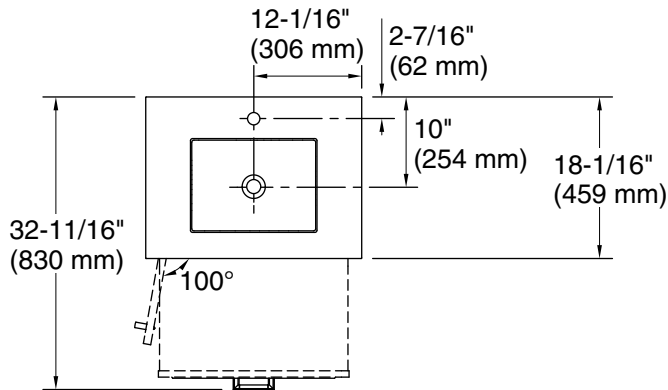

Waste Pipe Location Information