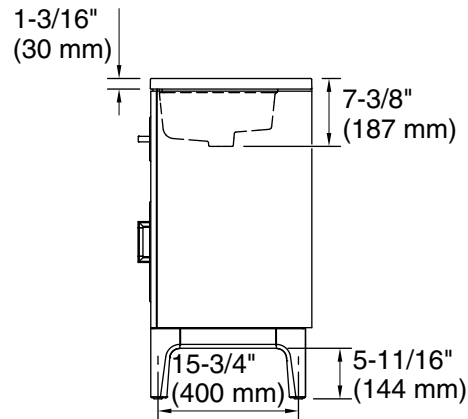

## Features

- One full-extension 12-3/4" (325 mm) drawer with soft-close side-mount slides
- Three-way adjustable slow-close door hinges for easy cabinet access
- 18" (457 mm) cabinet interior provides ample storage space
- Finish-matched cabinet interior offers generous clearance for plumbing
- Customize your storage with optional accessories such as floor liners, drawer organizers, and perfectly sized containers (sold separately)
- Coordinates with K-33558 upgraded hardware finishes, K-25814 quartz backsplash, K-25819 quartz side splash and K-32813-SH1 upgraded legs (sold separately)

### Technical Information

All product dimensions are nominal.